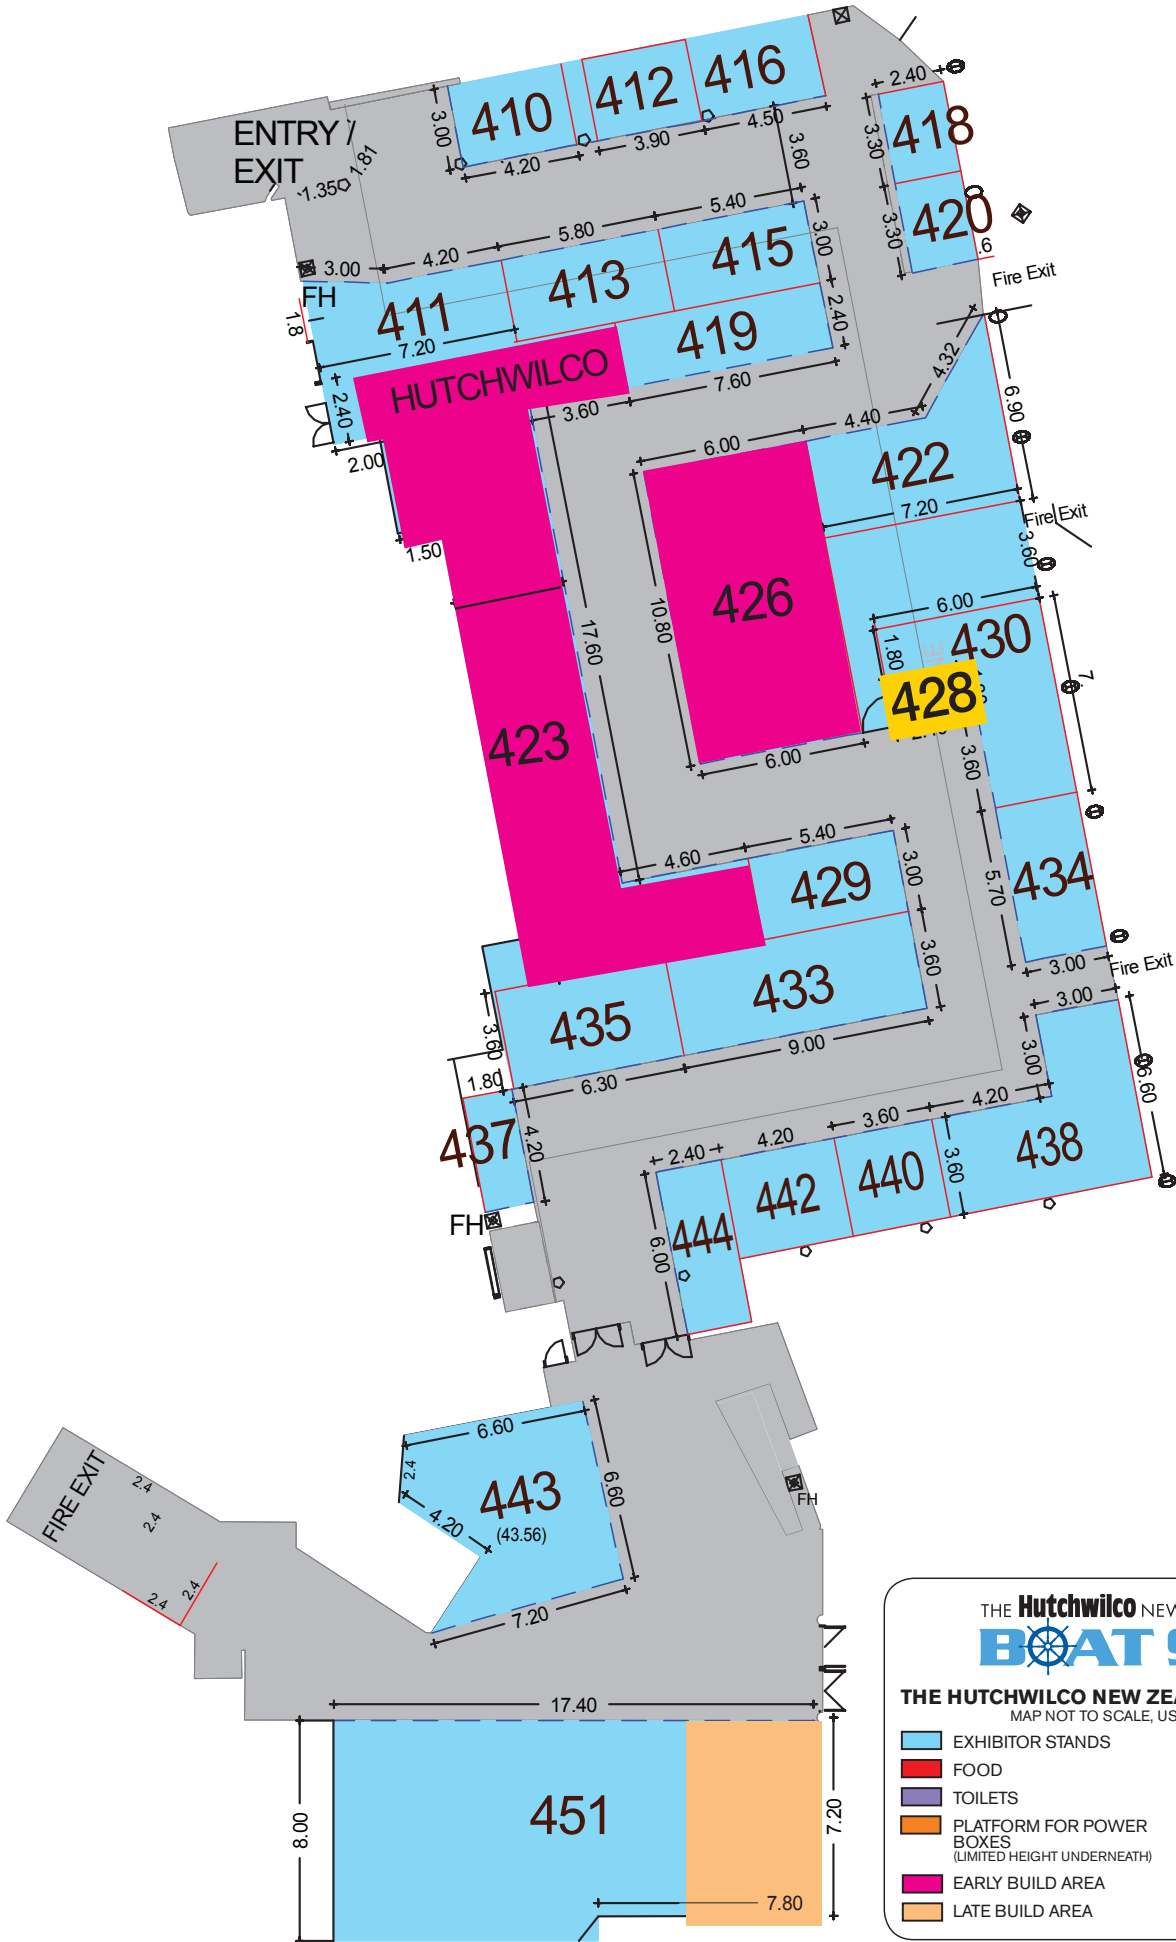

FLOOR PLAN - HALL 4

Map not to scale.
Use as a guide only.
Version 1 - Nov 2019

THE Hutchwilco NEW ZEALAND
BOAT SHOW

THE HUTCHWILCO NEW ZEALAND BOAT SHOW 2020
MAP NOT TO SCALE, USE AS A GUIDE ONLY

 EXHIBITOR STANDS	 CURTAINS
 FOOD	 PILLARS
 TOILETS	 FIREHOSE
 PLATFORM FOR POWER BOXES (LIMITED HEIGHT UNDERNEATH)	 HALF HEIGHT PANELS
 EARLY BUILD AREA	 HALL 2 - MEZZANINE FLOOR (3m HEIGHT UNDERNEATH)
 LATE BUILD AREA	 STAMPING BOOTH